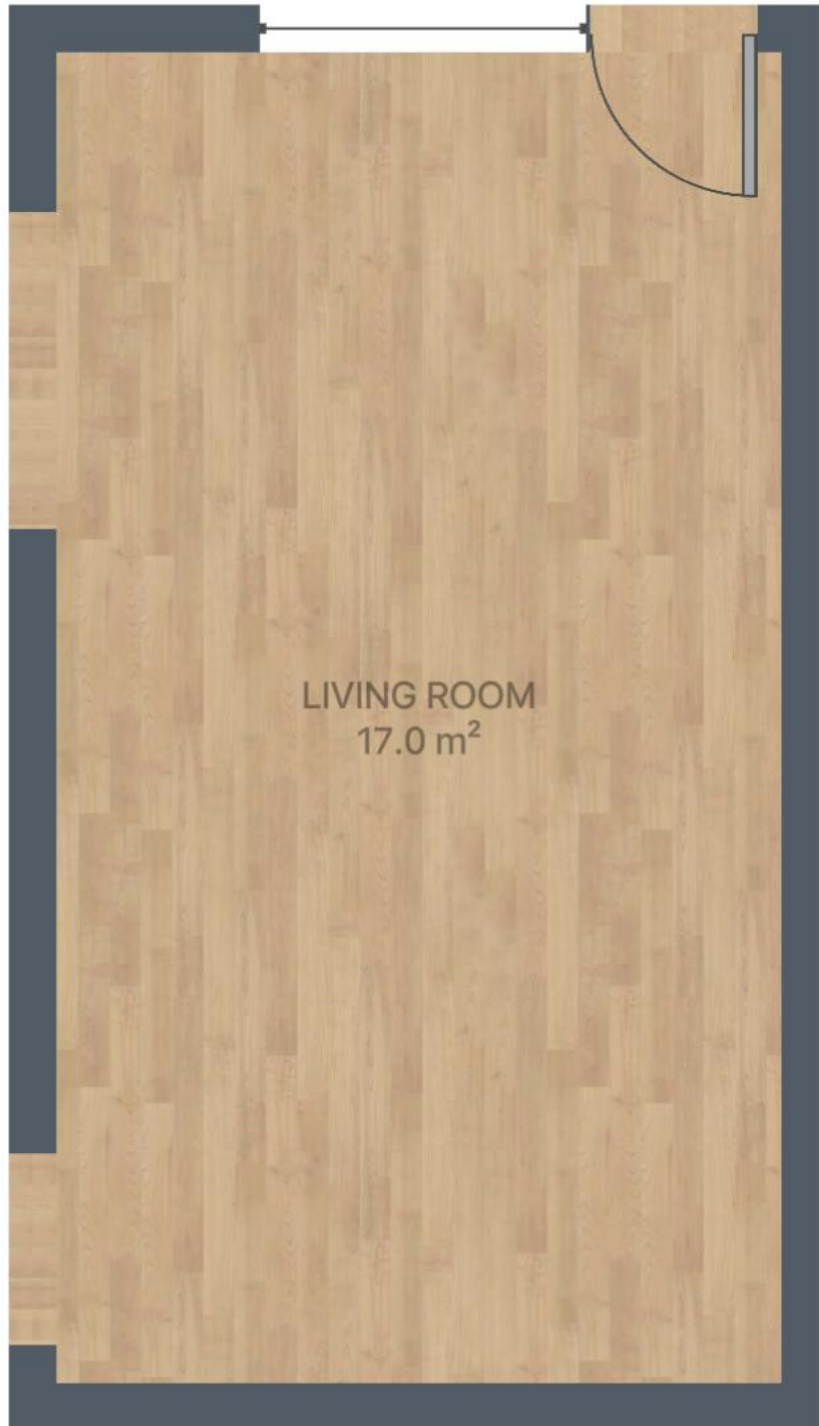

# Measurements - Living room

Main dimensions			304 cm x 559 cm
Volume			43.4 m <sup>3</sup>
Doors	1	Windows	1
<b>AREA</b>			
Floor	17.0 m <sup>2</sup>	Ceiling	17.0 m <sup>2</sup>
Doors	1.47 m <sup>2</sup>	Windows	1.81 m <sup>2</sup>
Walls with openings			46.1 m <sup>2</sup>
Walls without openings			36.1 m <sup>2</sup>
<b>PERIMETER</b>			
Floor	1727 cm	Ceiling	1727 cm
Plinths			0 cm
Ceiling Moldings			0 cm
Door slopes			490 cm
Window slopes			538 cm
<b>MATERIALS</b>			
Walls			
 White			36.1 m <sup>2</sup>
Floor			
 Parquet			17.3 m <sup>2</sup>
Ceiling			
 White			17.0 m <sup>2</sup>
<b>COST ESTIMATES</b>			
Furniture & Decor:			17 €
Flooring & Walls:			2 599 €
(materials and fine finish)			
Total Price:			2 616 €