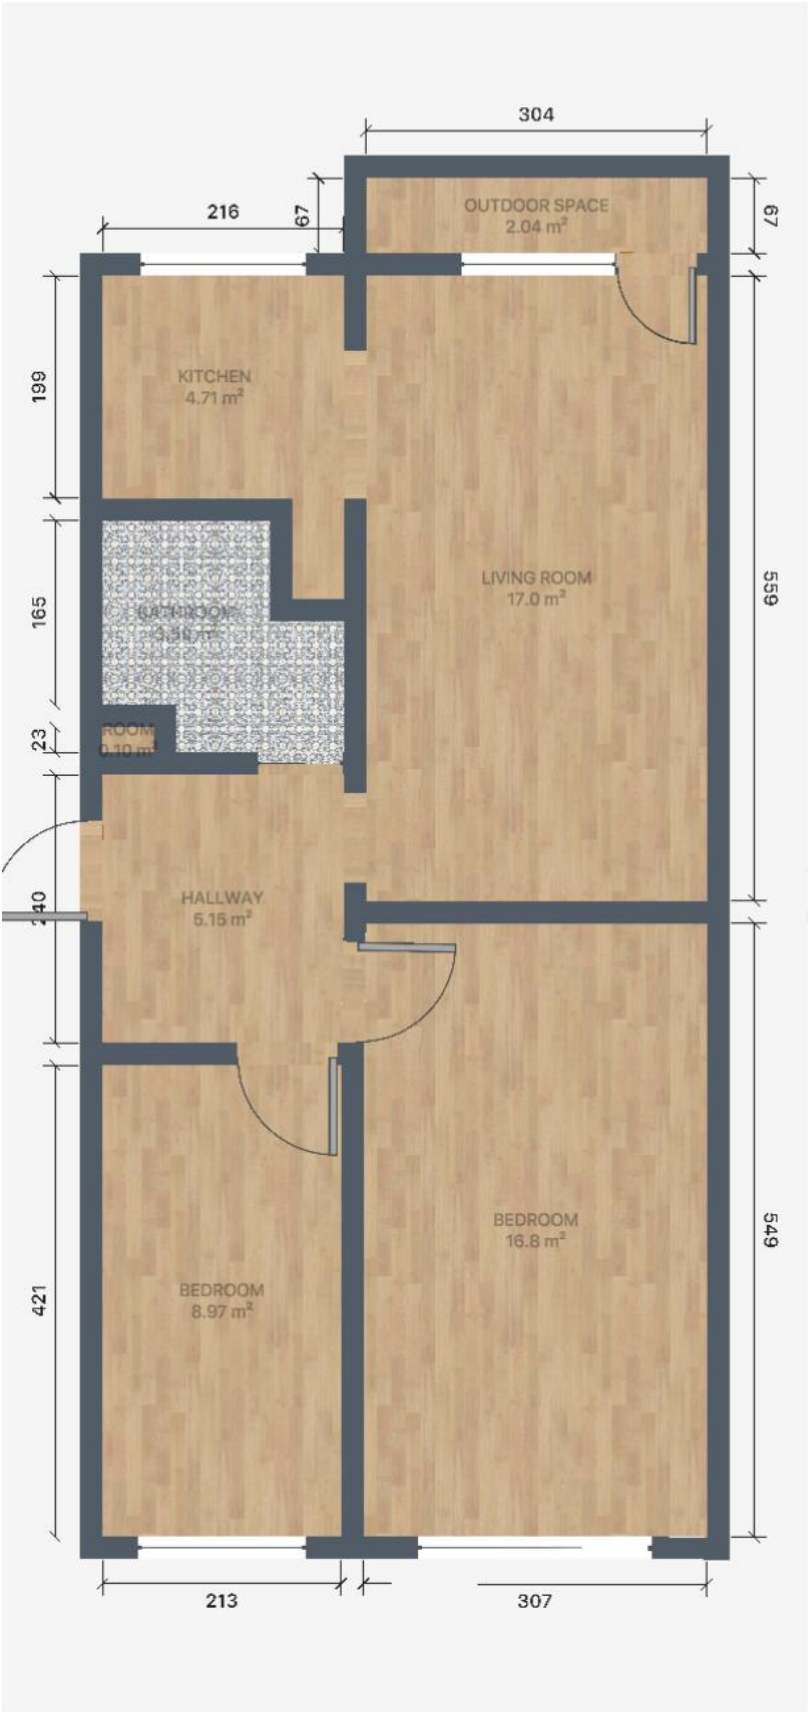

# First floor

# Measurements - First floor

Main dimensions			560 cm x 1235 cm
Volume			144 m <sup>3</sup>
Doors	9	Windows	5
<b>Rooms</b>			
Bedroom	2	Bathroom	1
Dining	0	Garage	0
Other			5
<b>AREA</b>			
Ground surface without walls			55 m <sup>2</sup>
Ground surface with interior walls			62 m <sup>2</sup>
Ground surface with walls			76 m <sup>2</sup>
Walls with openings			229 m <sup>2</sup>
Walls without openings			178 m <sup>2</sup>
Living area			55 m <sup>2</sup>
Doors	15.6 m <sup>2</sup>	Windows	10.3 m <sup>2</sup>
<b>PERIMETER</b>			
Exterior perimeter			3849 cm
Plinths			0 cm
Ceiling Moldings			0 cm
Door slopes			4519 cm
Window slopes			2875 cm
<b>MATERIALS</b>			
Walls			
 White			178 m <sup>2</sup>
Floor			
 Parquet			56 m <sup>2</sup>
 Classic Tile			3.67 m <sup>2</sup>
Ceiling			
 White			58 m <sup>2</sup>