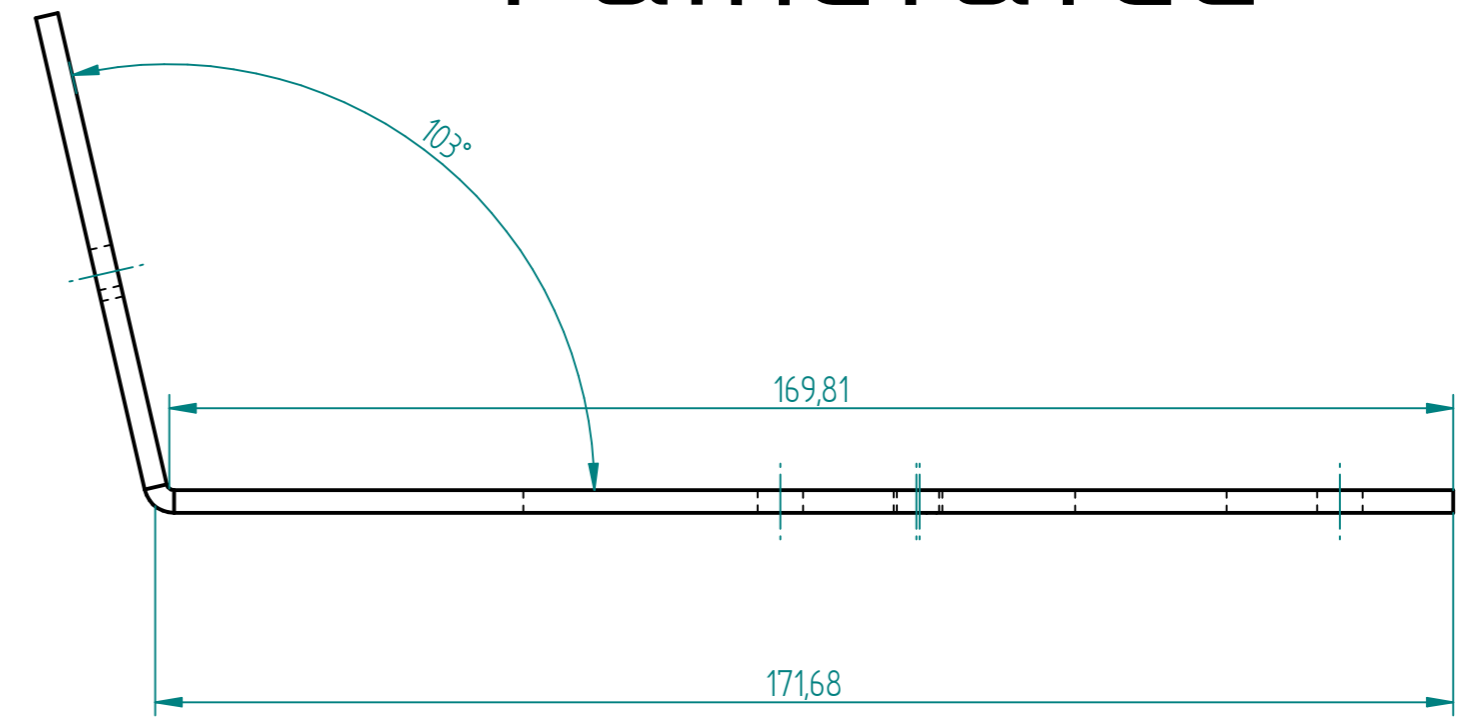

Painutamata

REVISION HISTORY			
REV	DESCRIPTION	DATE	APPROVED

Painutatud

SOLID EDGE ACADEMIC COPY

	NAME	DATE	Solid Edge	
DRAWN	Karl Gustav	05/13/23	TITLE	
CHECKED				
ENG APPR				
MGR APPR				
UNLESS OTHERWISE SPECIFIED DIMENSIONS ARE IN MILLIMETERS ANGLES ±XX° 2 PL ±XXX 3 PL ±XXXX			SIZE A2	DWG NO
			FILE NAME: Luku alus plank.dft	REV
			SCALE:	WEIGHT:
			SHEET 1 OF 1	