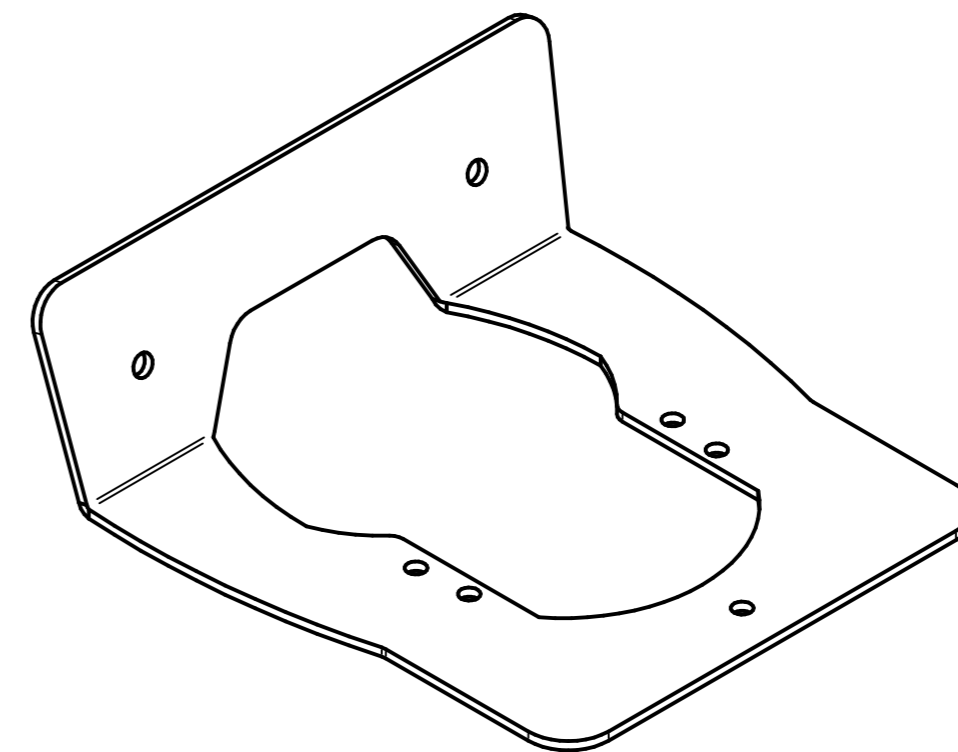

Painutamata

REVISION HISTORY			
REV	DESCRIPTION	DATE	APPROVED

Painutatud

SOLID EDGE ACADEMIC COPY

	NAME	DATE	Solid Edge	
DRAWN	Karl Gustav	05/13/23	TITLE	
CHECKED				
ENG APPR				
MGR APPR				
UNLESS OTHERWISE SPECIFIED DIMENSIONS ARE IN MILLIMETERS ANGLES ±XX° 2 PL ±XXX 3 PL ±XXXX			SIZE A2	DWG NO
			FILE NAME: Luku alus plank.dft	REV
			SCALE:	WEIGHT:
			SHEET 1 OF 1	