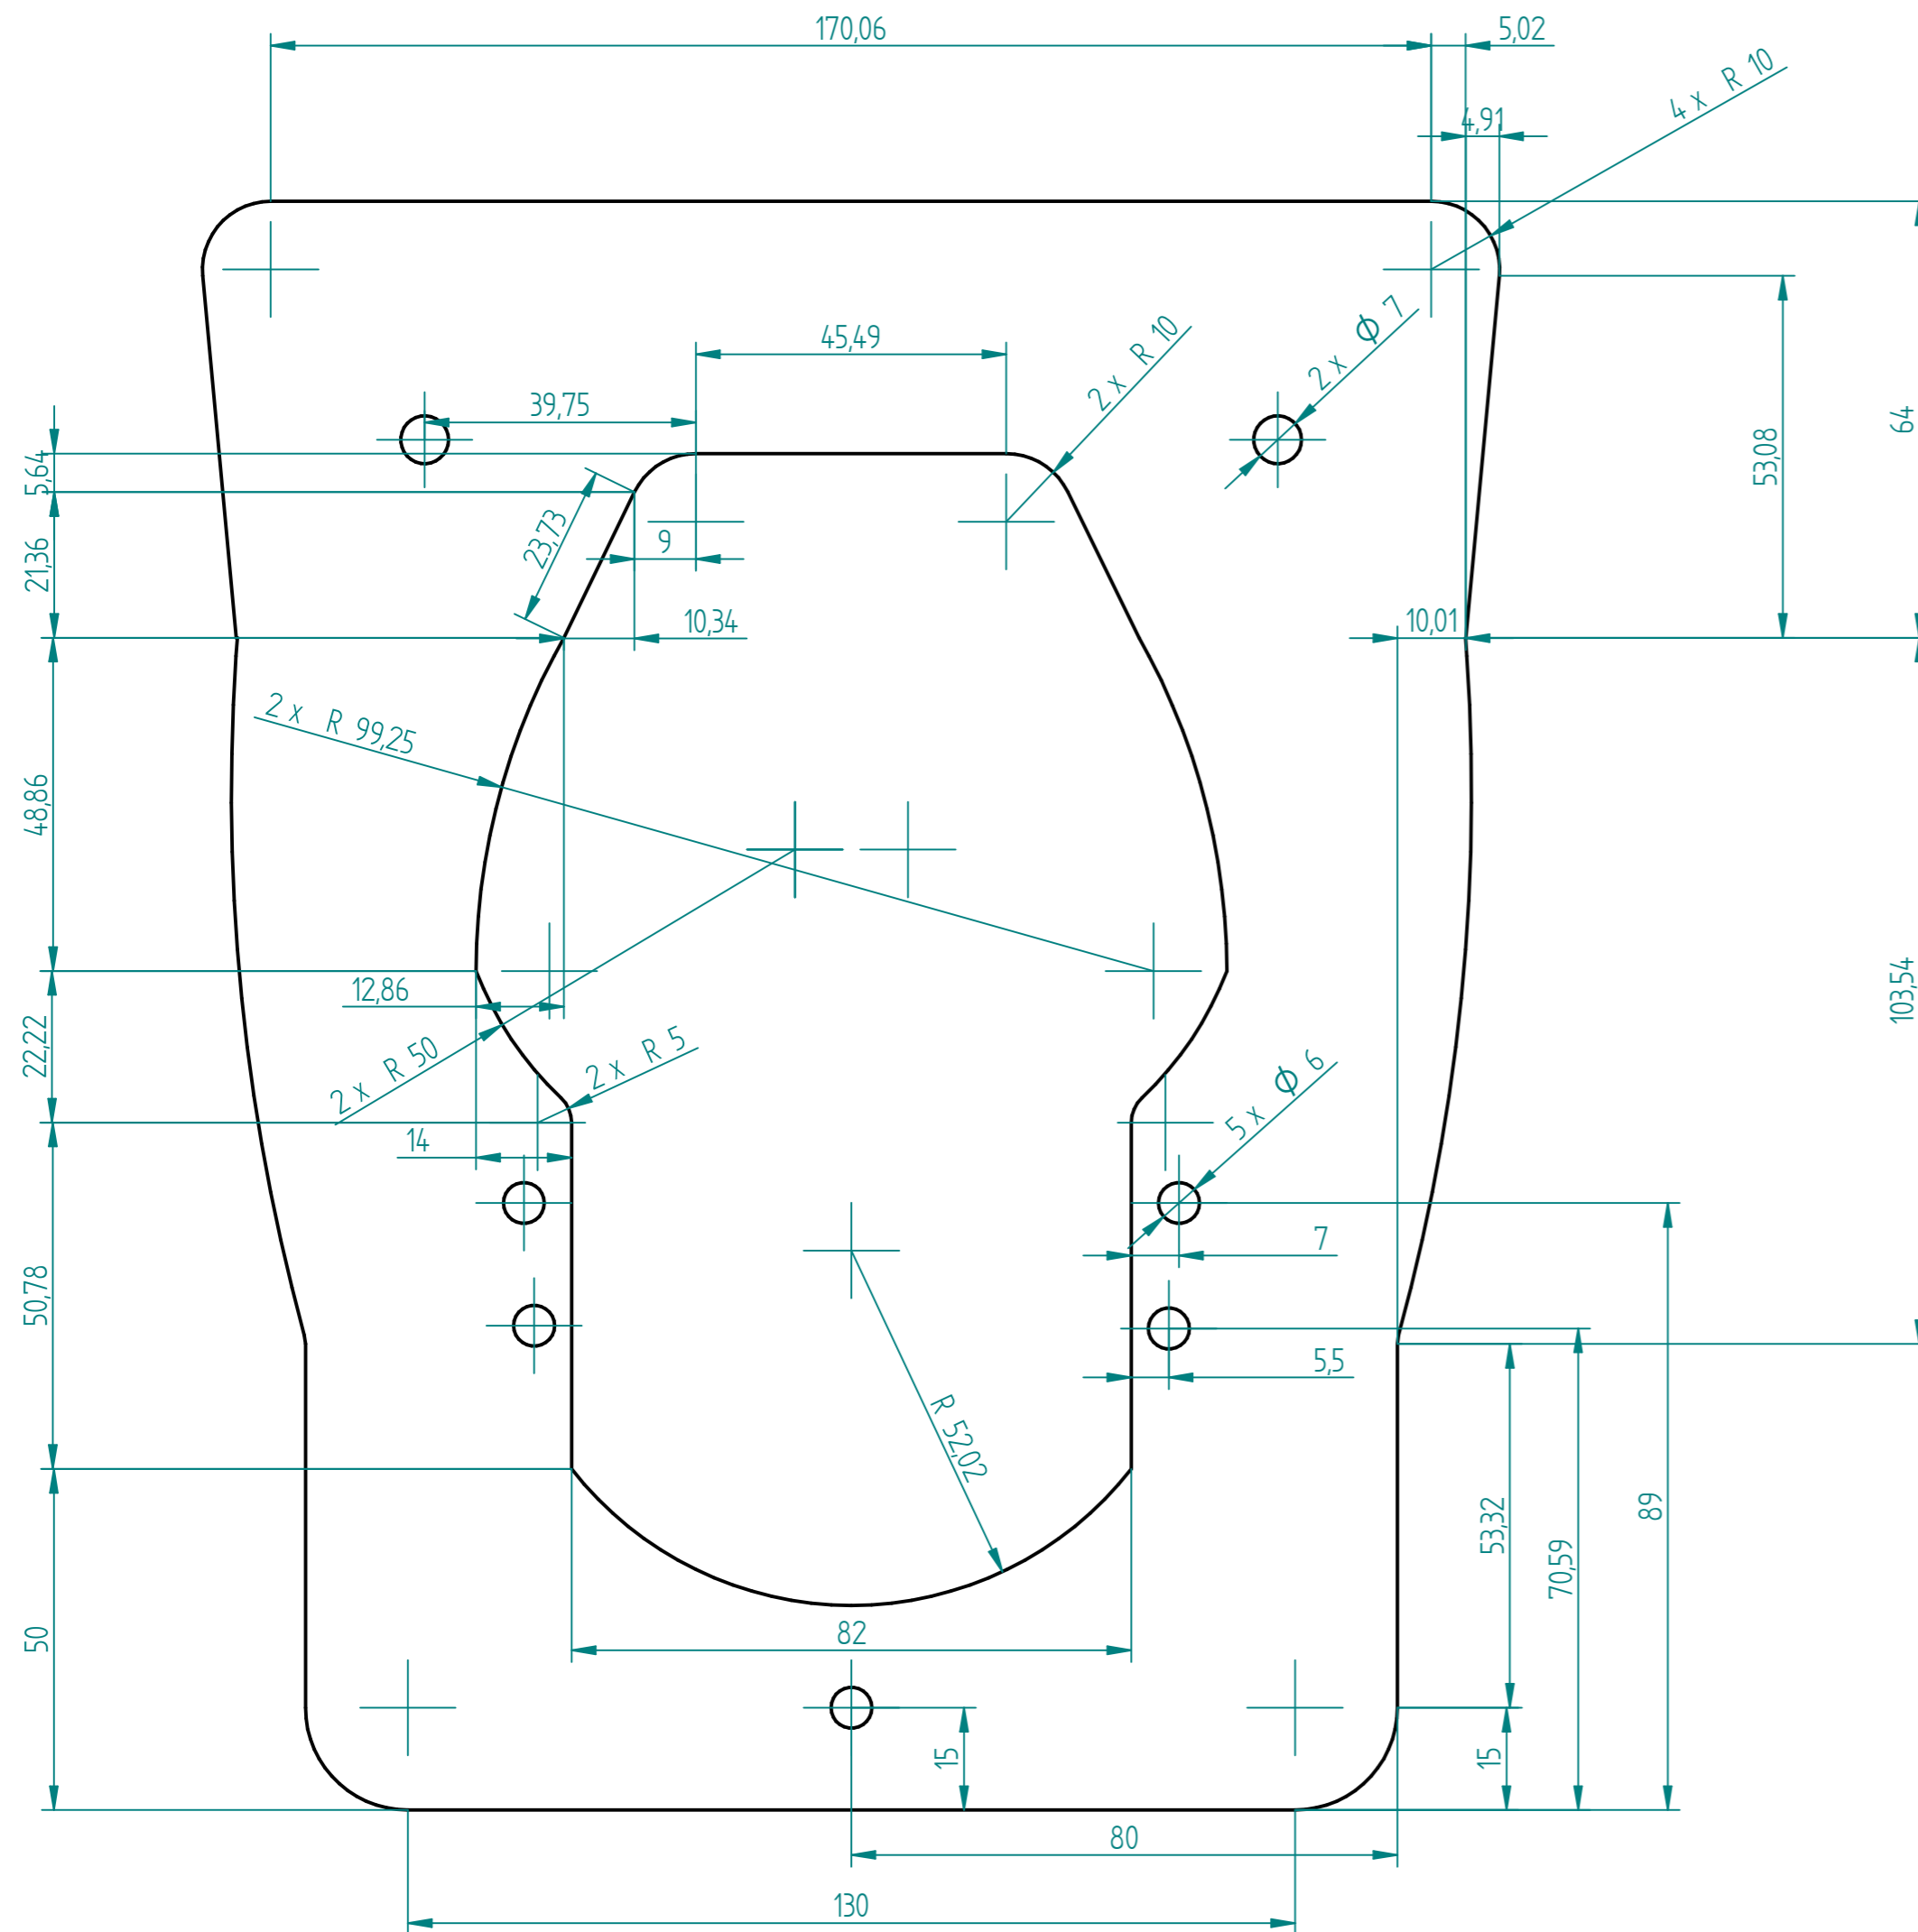

Painutamata

REVISION HISTORY			
REV	DESCRIPTION	DATE	APPROVED

Painutatud

SOLID EDGE ACADEMIC COPY

	NAME	DATE	Solid Edge	
DRAWN	Karl Gustav	05/13/23	TITLE	
CHECKED				
ENG APPR				
MGR APPR				
UNLESS OTHERWISE SPECIFIED DIMENSIONS ARE IN MILLIMETERS ANGLES ±XX° 2 PL ±XXX 3 PL ±XXXX			SIZE A2	DWG NO
			FILE NAME: Luku alus plank.dft	REV
			SCALE:	WEIGHT:
			SHEET 1 OF 1	