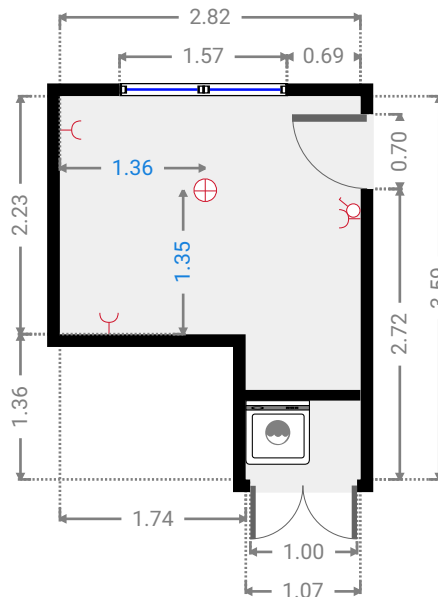

Created on
2021-04-13

Total area 38.84 m ²	Floors 1	Rooms 3	Bathroom 1
---	--------------------	-------------------	----------------------

▼ **5th Floor**

▼ Living Room
5th Floor

WIDTH: 8.10 m • LENGTH: 4.87 m
AREA: 19.78 m² • PERIMETER: 25.95 m

▼ Living Room/5th Floor

4 SINGLE OUTLET
Distance to Floor
1.10 m

5 SINGLE OUTLET
Distance to Floor
1.10 m

▼ **Bedroom**
5th Floor

WIDTH: 2.59 m • LENGTH: 4.82 m
AREA: 9.32 m² • PERIMETER: 14.82 m

▼ **Bedroom**
5th Floor

WIDTH: 2.82 m • LENGTH: 3.59 m
AREA: 7.75 m² • PERIMETER: 12.82 m

▼ **Bathroom**
5th Floor

WIDTH: 1.62 m • LENGTH: 1.24 m
AREA: 2.01 m² • PERIMETER: 5.72 m

▼ **Bathroom/5th Floor**

② **SINGLE OUTLET**

Distance to Floor
1.40 m