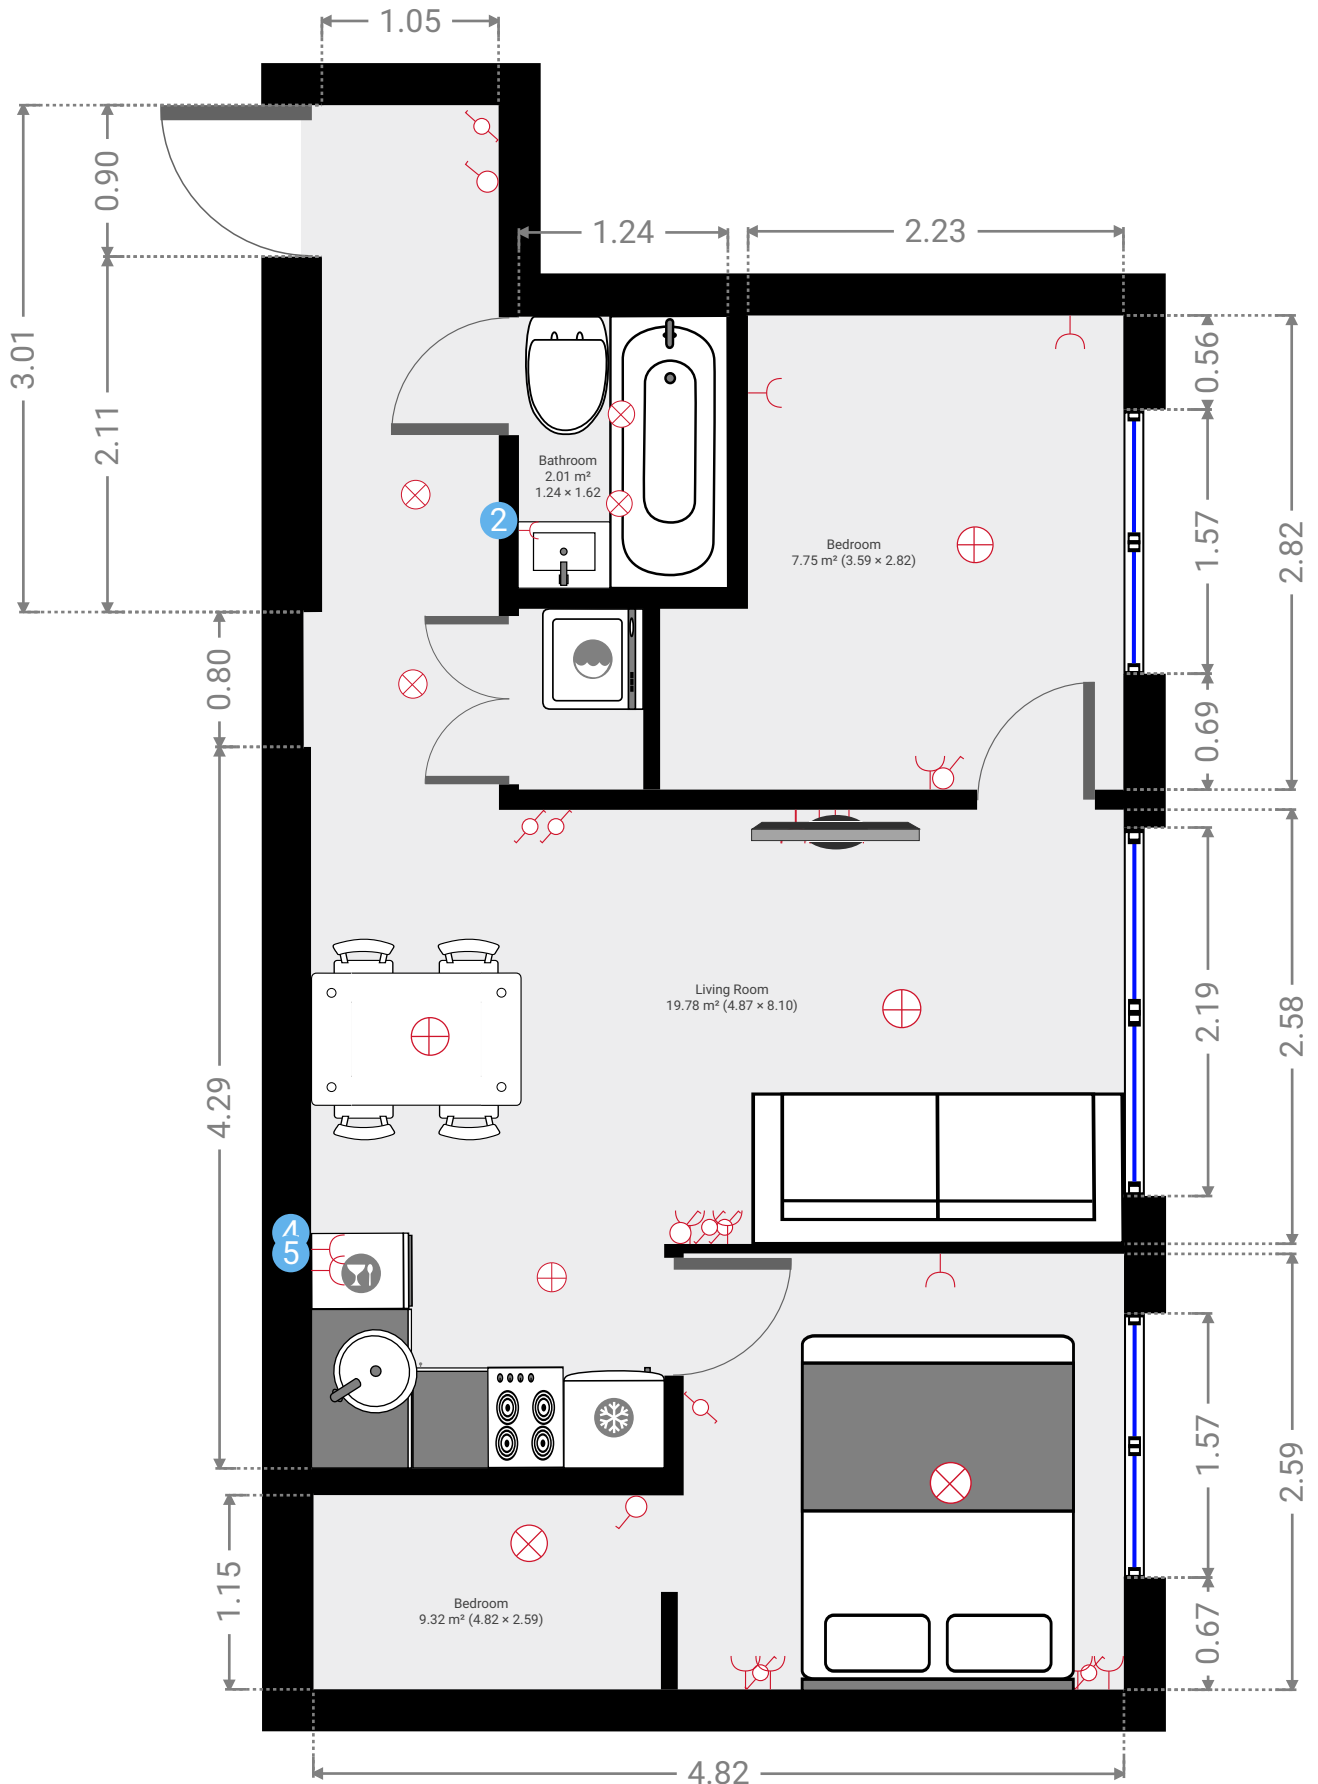

Created on
2021-04-13

Total area 38.84 m ²	Floors 1	Rooms 3	Bathroom 1
---	--------------------	-------------------	----------------------

▼ **5th Floor**

▼ Living Room
5th Floor

WIDTH: 8.10 m • LENGTH: 4.87 m
AREA: 19.78 m² • PERIMETER: 25.95 m

▼ Living Room/5th Floor

4 SINGLE OUTLET
Distance to Floor
1.10 m

5 SINGLE OUTLET
Distance to Floor
1.10 m

▼ **Bedroom**
5th Floor

WIDTH: 2.59 m • LENGTH: 4.82 m
AREA: 9.32 m² • PERIMETER: 14.82 m

▼ **Bedroom**
5th Floor

WIDTH: 2.82 m • LENGTH: 3.59 m
AREA: 7.75 m² • PERIMETER: 12.82 m

▼ **Bathroom**
5th Floor

WIDTH: 1.62 m • LENGTH: 1.24 m
AREA: 2.01 m² • PERIMETER: 5.72 m

▼ **Bathroom/5th Floor**

② **SINGLE OUTLET**

Distance to Floor
1.40 m