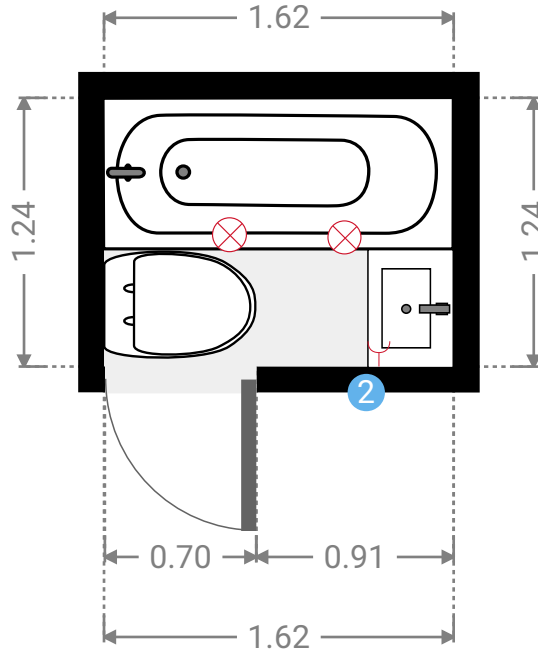

Created on
2021-04-13

Total area 38.84 m ²	Floors 1	Rooms 3	Bathroom 1
---	--------------------	-------------------	----------------------

▼ **5th Floor**

▼ Living Room
5th Floor

WIDTH: 8.10 m • LENGTH: 4.87 m
AREA: 19.78 m² • PERIMETER: 25.95 m

▼ Living Room/5th Floor

4 SINGLE OUTLET
Distance to Floor
1.10 m

5 SINGLE OUTLET
Distance to Floor
1.10 m

▼ **Bedroom**
5th Floor

WIDTH: 2.59 m • LENGTH: 4.82 m
AREA: 9.32 m² • PERIMETER: 14.82 m

▼ **Bedroom**
5th Floor

WIDTH: 2.82 m • LENGTH: 3.59 m
AREA: 7.75 m² • PERIMETER: 12.82 m

▼ **Bathroom**
5th Floor

WIDTH: 1.62 m • LENGTH: 1.24 m
AREA: 2.01 m² • PERIMETER: 5.72 m

▼ **Bathroom/5th Floor**

② **SINGLE OUTLET**

Distance to Floor
1.40 m