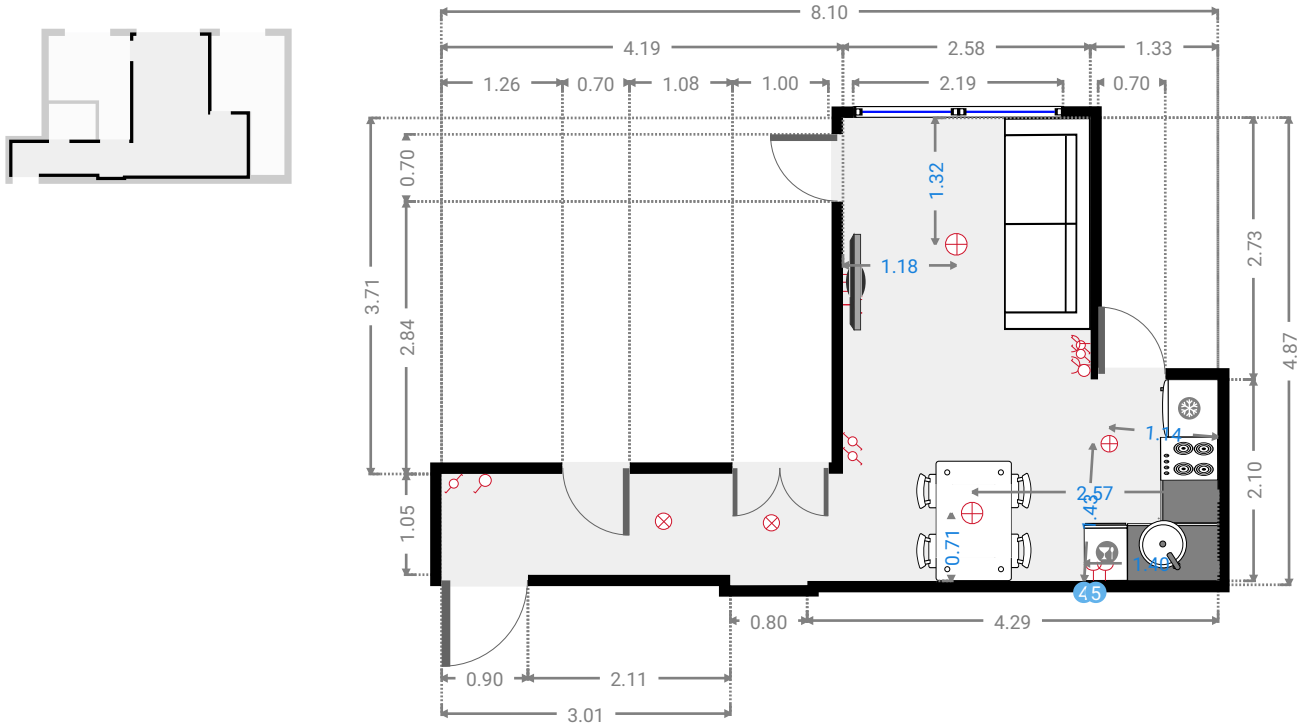

Created on
2021-04-13

Total area 38.84 m ²	Floors 1	Rooms 3	Bathroom 1
---	--------------------	-------------------	----------------------

▼ **5th Floor**

▼ Living Room
5th Floor

WIDTH: 8.10 m • LENGTH: 4.87 m
AREA: 19.78 m² • PERIMETER: 25.95 m

▼ Living Room/5th Floor

4 SINGLE OUTLET
Distance to Floor
1.10 m

5 SINGLE OUTLET
Distance to Floor
1.10 m

▼ **Bedroom**
5th Floor

WIDTH: 2.59 m • LENGTH: 4.82 m
AREA: 9.32 m² • PERIMETER: 14.82 m

▼ **Bedroom**
5th Floor

WIDTH: 2.82 m • LENGTH: 3.59 m
AREA: 7.75 m² • PERIMETER: 12.82 m

▼ **Bathroom**
5th Floor

WIDTH: 1.62 m • LENGTH: 1.24 m
AREA: 2.01 m² • PERIMETER: 5.72 m

▼ **Bathroom/5th Floor**

② **SINGLE OUTLET**

Distance to Floor
1.40 m