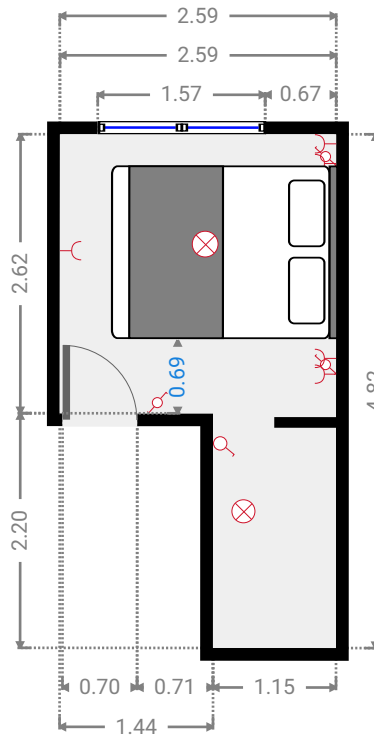

Created on
2021-04-13

Total area 38.84 m ²	Floors 1	Rooms 3	Bathroom 1
---	--------------------	-------------------	----------------------

▼ **5th Floor**

▼ Living Room
5th Floor

WIDTH: 8.10 m • LENGTH: 4.87 m
AREA: 19.78 m² • PERIMETER: 25.95 m

▼ Living Room/5th Floor

4 SINGLE OUTLET
Distance to Floor
1.10 m

5 SINGLE OUTLET
Distance to Floor
1.10 m

▼ **Bedroom**
5th Floor

WIDTH: 2.59 m • LENGTH: 4.82 m
AREA: 9.32 m² • PERIMETER: 14.82 m

▼ **Bedroom**
5th Floor

WIDTH: 2.82 m • LENGTH: 3.59 m
AREA: 7.75 m² • PERIMETER: 12.82 m

▼ **Bathroom**
5th Floor

WIDTH: 1.62 m • LENGTH: 1.24 m
AREA: 2.01 m² • PERIMETER: 5.72 m

▼ **Bathroom/5th Floor**

② **SINGLE OUTLET**

Distance to Floor
1.40 m