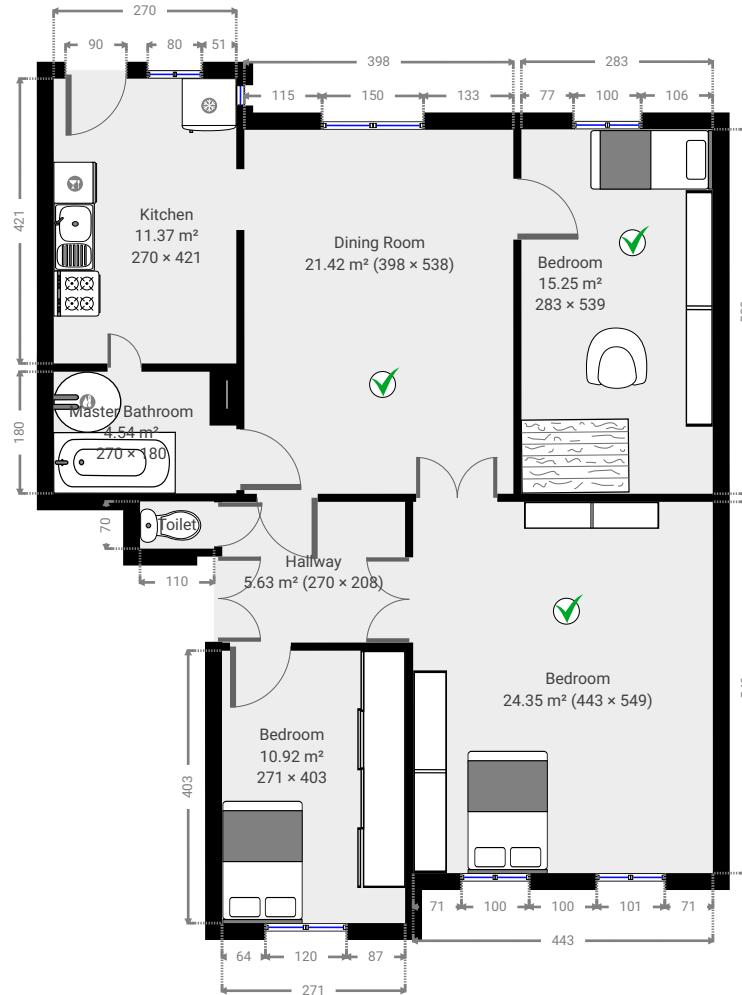

NAME
Project 2

DETAILS
Total area:94.19 m²
Living area:94.19 m²
Floors:1
Rooms:5

THIS FLOORPLAN IS PROVIDED WITHOUT WARRANTY OF ANY KIND. SENSOPIA DISCLAIMS ANY WARRANTY INCLUDING, WITHOUT LIMITATION, SATISFACTORY QUALITY OR ACCURACY OF DIMENSIONS.